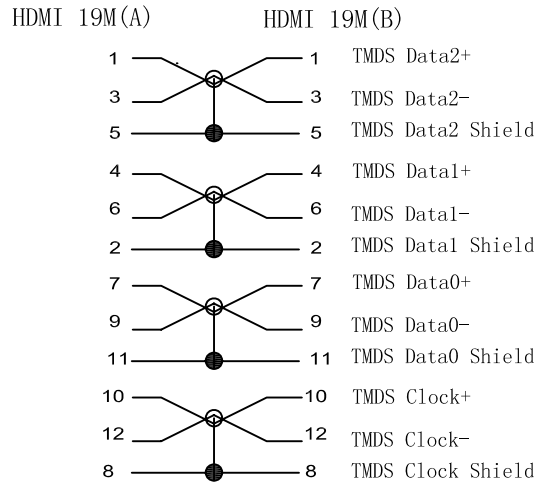

PIN ASSIGNMENT

PIN ASSIGNMENT

ROHS Compliant

NO	Descriptron	Q' TY	Unit	ANGLE	Tolerance, Unless Otherwise Specified	DATE	2012-09-18	SCALE	1:1	UNIT	mm
3	65P Black PVC				UP TO 5 ±0.2			TITLE	HDMI AM TO AM		
2	HDMI AM,BLACK INSULATION,SHELL 3U" GOLD PLATED WITH SOLDER(P/N YQT-HAM3)				ABOVE 5 --30 ±0.3			PART NO.	RR-3U-3S-XXG		
1	(1P*30AWG+D+AL)*5C+4C*30AWG+AL+D+B OD7.3 L=12in/24in/6ft/20ft Black				ABOVE 30--50 ±0.4			DRAW NO.			
					ABOVE 50 ±0.5