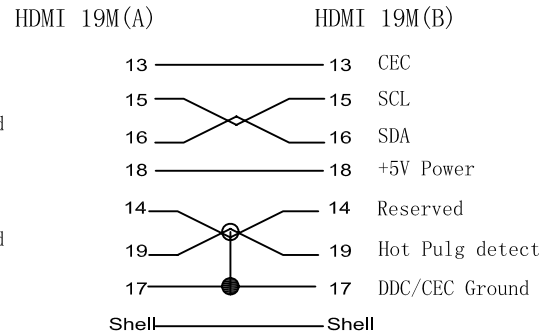

PIN ASSIGNMENT

ROHS Compliant

NO	Descriptron	Q' TY	Unit	ANGLE	Tolerance, Unless Otherwise Specified	DATE	2012-09-18	SCALE	1:1	UNIT	mm
3	65P Black PVC				UP TO 5 ±0.2			TITLE	HDMI AM TO AM		
2	HDMI AM,BLACK INSULATION,SHELL 3U" GOLD PLATED WITH SOLDER(P/N YQT-HAM3)				ABOVE 5 --30 ±0.3			PART NO.	RR-3U-3S-XXG		
1	(1P*30AWG+D+AL)*5C+4C*30AWG+AL+D+B OD7.3 L=12in/24in/6ft/20ft Black				ABOVE 30--50 ±0.4			DRAW NO.			
					ABOVE 50 ±0.5