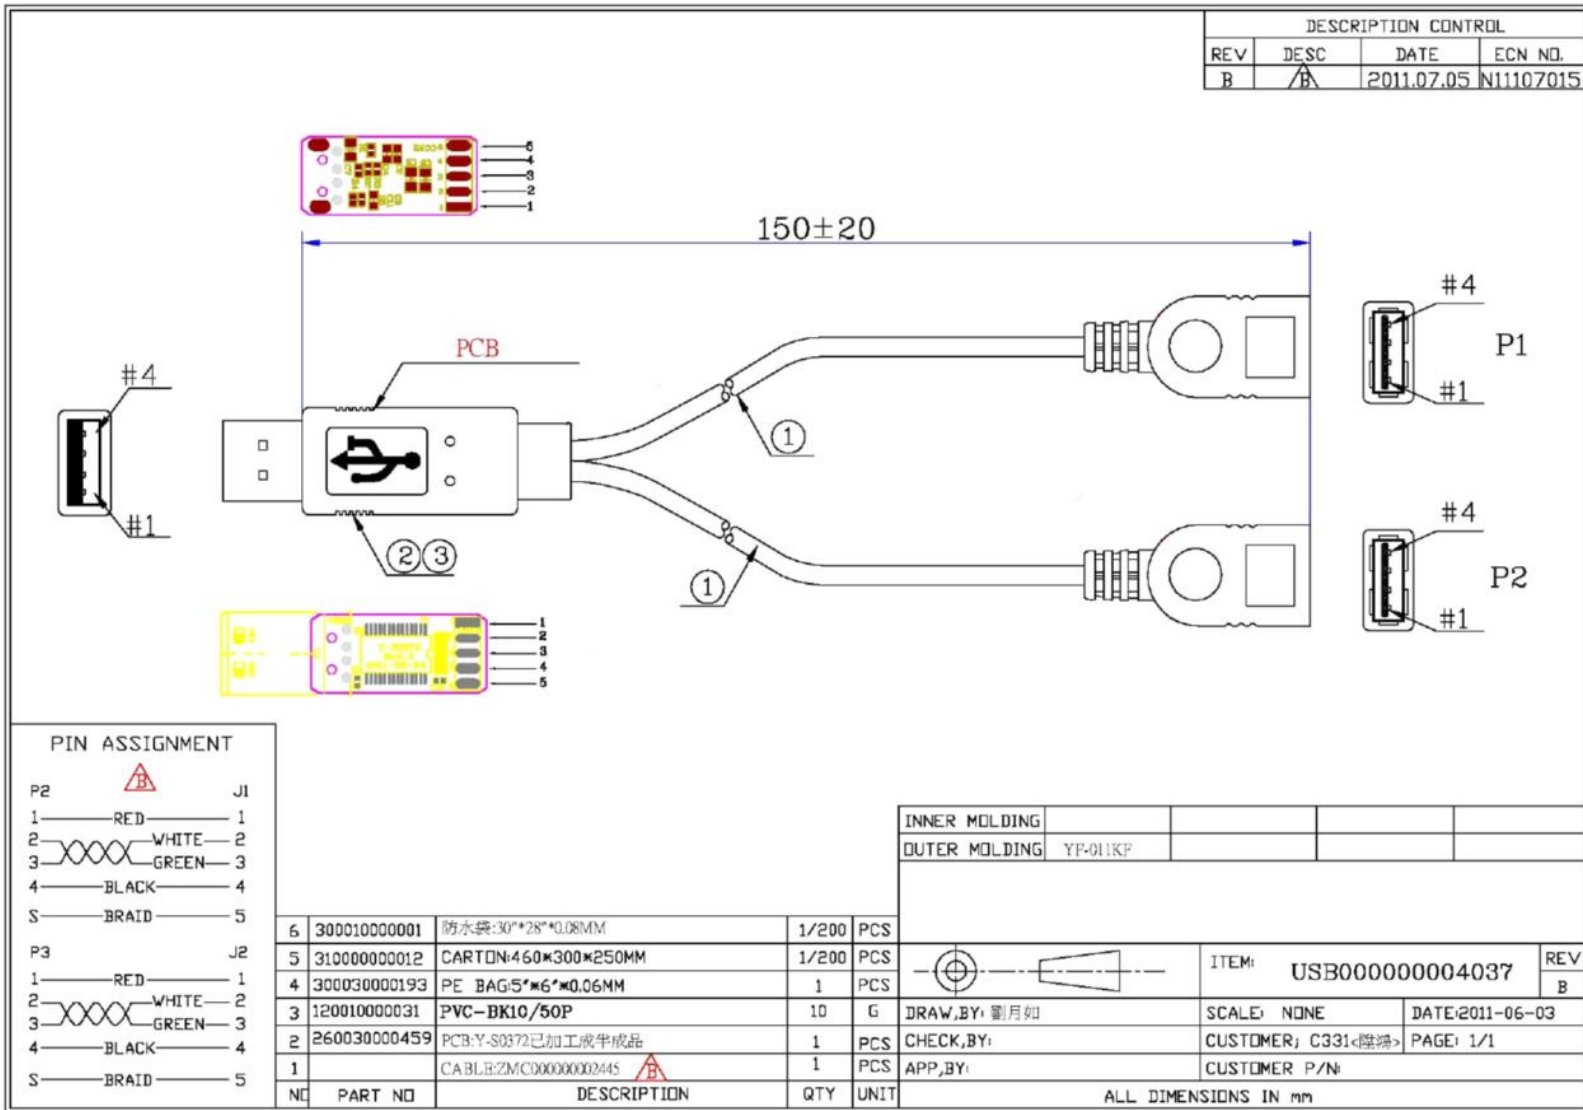

USBFireWire.com

ANGLED - SHORT - CUSTOM - CABLES

P/N: RR-USB2-SPLITTER

USB 2.0 Hub – A male w/built-in Hub to 2x A Female – 2 Port

USBFireWire.com

ANGLED - SHORT - CUSTOM - CABLES

USBFireWire
1815 E Douglas
Wichita - KS - 67211