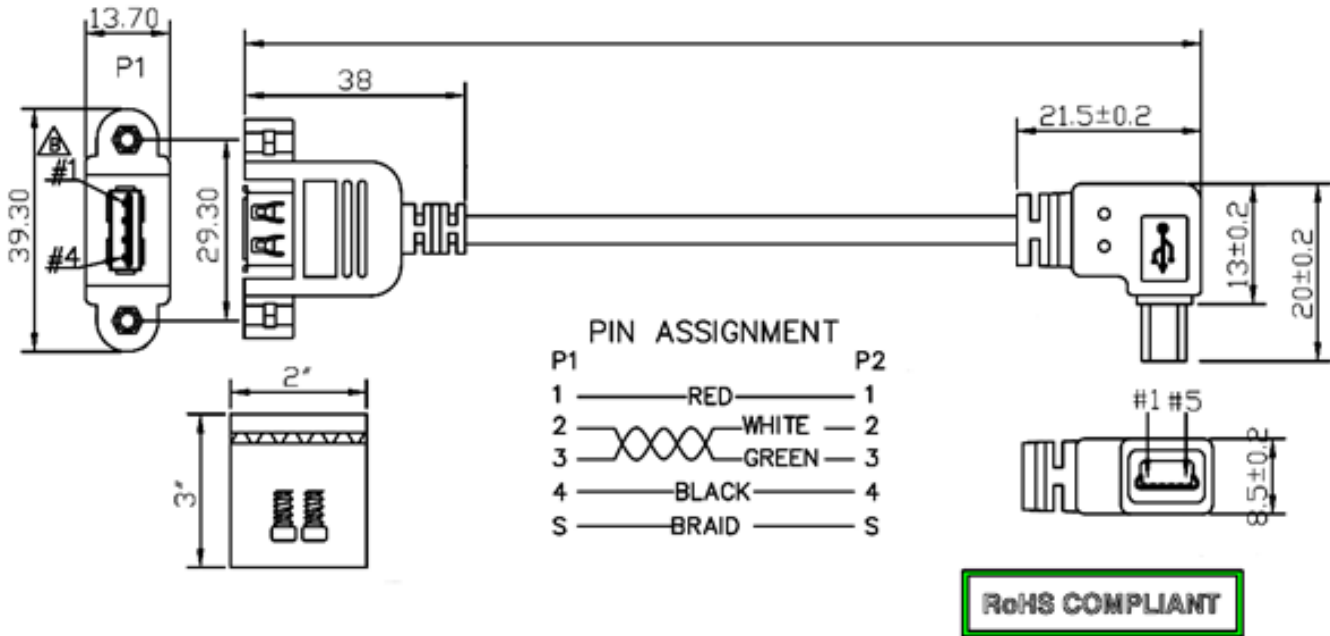

P/N: RR-2MBL1AFPM-XXGL

USB 2.0 Extension Cable – Left Ang Mini-B Male (Low-Profile) to A Female (Panel Mount) – XXinch

USBFireWire.com
ANGLED - SHORT - CUSTOM - CABLES

USBFireWire
1815 E Douglas
Wichita - KS - 67211